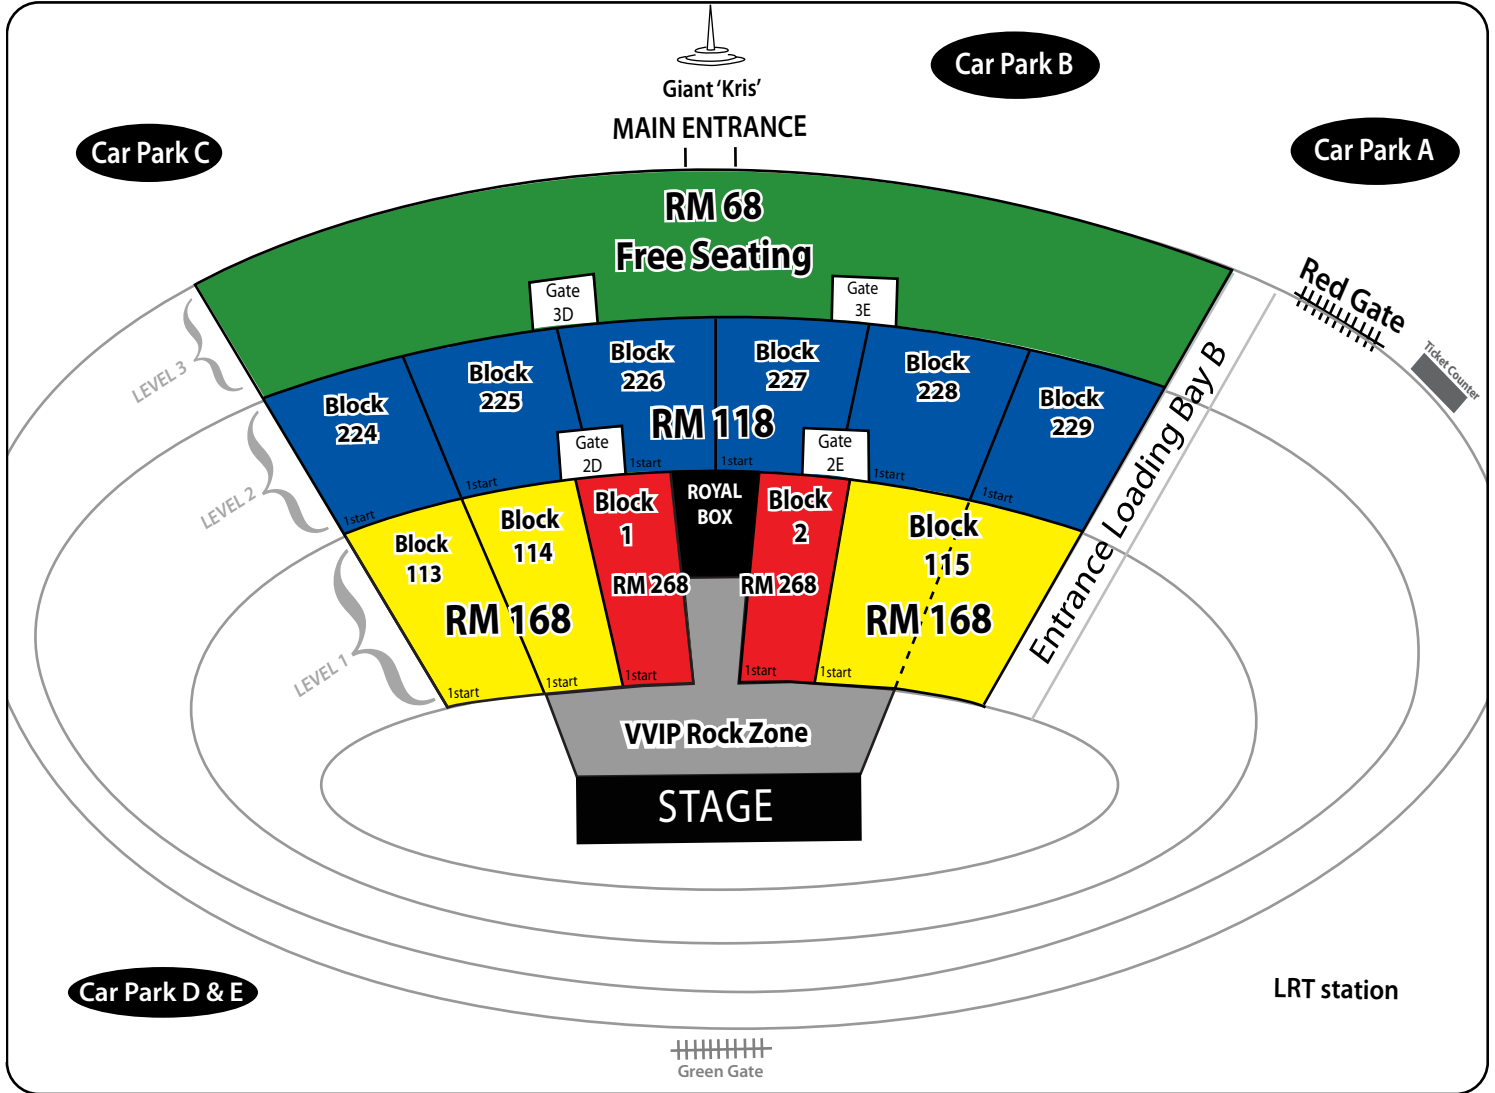

T.MUSIC FESTIVAL 音乐节2009

艺人：容祖儿 | 侧田 | 方大同 | Soler | 谢安琪 | 关智斌 | 陶喆 | 动力火车 | 李圣杰 | 刘力扬 | 海鸣威 | Chin | James | 陈伟联 | 张智成 | 谢承伟 | 陈势安 | 郭晓薇 | 慢行 | 林健辉 |

Date : 12.09.2009(Saturday) Time : 7pm Venue : Bukit Jalil National Stadium

*for more information, please contact us at Galaxy's hotline: +6 03 2282 2020 or visit us at <http://www.galaxy.com.my>

Conditions:

1. One admission per ticket. [regardless of age]
2. NO cameras, camcorders and audio tape recorders, analog or digital are permitted into the concert area. The organiser reserves right to take action against any persons who breach any of the above terms and conditions.
3. No cancellation, refund or exchanges are allowed once tickets are sold.
4. The organiser shall not be liable or responsible for any loss or damage on tickets sold.
5. Ticket may not be resold or offered for sale.
6. TICKET SHOULD BE RETAINED FOR FUTURE PURPOSES.

附帶條件:

1. 一張入門票只供一人進入。[不论任何年齡]
2. 不可攜帶攝影機，錄音機，數碼相機，菲林相機。如有違例，主辦單位有權採取行動。
3. 已購買的門票，不能取消，不能退票或換票。
4. 主辦單位將不負責任何遺失，損壞或撕爛的入門票。后果自負。
5. 入門票不能轉賣或提供銷售。
6. 請保留入門票票根，以供其它用途。

NUMBERED SEAT:

RM265 + RM3

RM115 + RM3

FREE SEATING:

RM 65 + RM3

(INCLUSIVE OF RM3 PROCESSING FEE)

RM165 + RM3

ORGANISER :

銀河 Galaxy
Celebrating 15th Anniversary